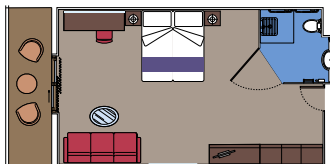

1 Deluxe Suite for guests with disabilities or reduced mobility

Deluxe Suite (≈ 258.3 sq. ft.) with balcony (≈ 53.8 sq. ft.)
Comfortable double or single beds (on request).
Sitting area with sofa.
Spacious wardrobe.
Bathroom with a large shower and a fold-down seat in the shower (17.3 inches), toilet seat with grab rails.
Espresso coffee machine.

This kind of accommodation is available only in the MSC Yacht Club.