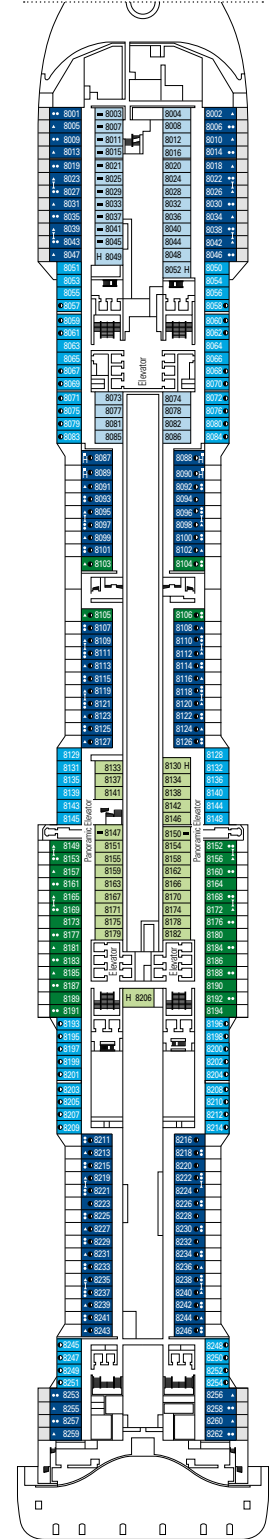

DECK PLANS & ACCOMMODATIONS

2.421 STATEROOMS
6.334 GUESTS