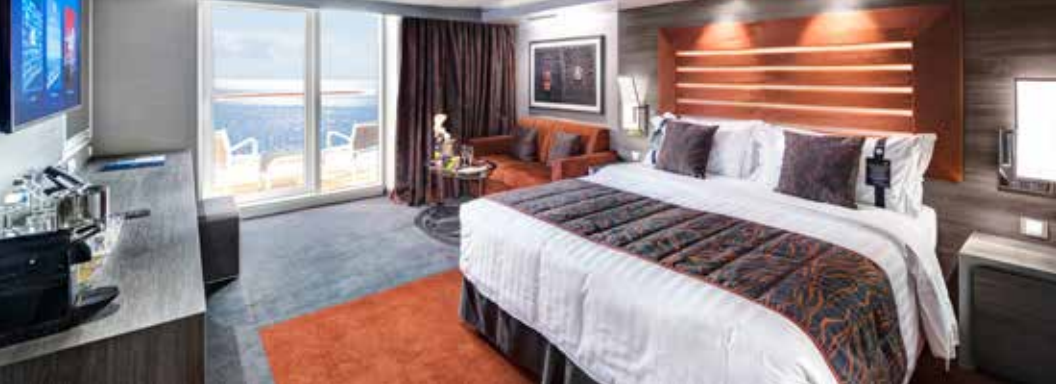

24 Suites

Suites (≈ 247 sq. ft.) with balcony (from ≈ 32 sq. ft. to ≈ 150 sq. ft.).
Comfortable double or single beds (on request).
Sitting area with sofa.
Bathroom with bathtub and hairdryer.
Accommodates up to 6 people.

This kind of accommodation is available only with Fantastica Experience.

1.322 Balcony

Staterooms (≈ 182 sq. ft.) with balcony (from ≈ 32 sq. ft. to ≈ 53 sq. ft.).
Comfortable double or single beds (on request).
Sitting area with sofa.
Bathroom with shower and hairdryer.

This kind of accommodation is available with Bella, Fantastica and Aurea Experiences.

190 Family Staterooms

Family staterooms comprise two connecting staterooms each with its own bathroom and balcony:
Super Family Plus: Combination of 2 connected Suites.
Each stateroom measures ≈ 269 sq. ft. and each balcony measures ≈ 86 sq. ft.
Comfortably accommodate from 6 to 12 people.
Super Family: Combination of 2 connected balcony staterooms.
Each stateroom measures ≈ 182 sq. ft. and each balcony measures ≈ 43 sq. ft.
Comfortably accommodate up to 6 people.
This kind of accommodation is available only with Fantastica Experience.

Family staterooms are already included in the total number of staterooms therefore they are not to be counted in addition.

160 Ocean View

Ocean View staterooms (from ≈ 161 sq. ft. to ≈ 269 sq. ft.)
Window with sea view.
Comfortable double or single beds (on request).
Sitting area with sofa.
Bathroom with shower and hairdryer.

This kind of accommodation is available with Bella, Fantastica and Aurea Experiences.

728 Interior

Interior staterooms (≈ 182 sq. ft.)
Comfortable double or single beds (on request).
Bathroom with shower and hairdryer.

This kind of accommodation is available with Bella and Fantastica Experiences.

15 Interior Studio