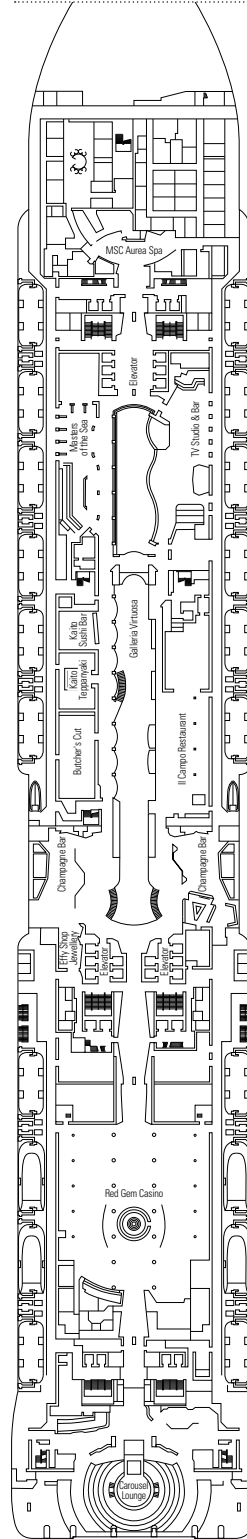

DECK PLANS & ACCOMMODATIONS

2.421 STATEROOMS
6.334 GUESTS