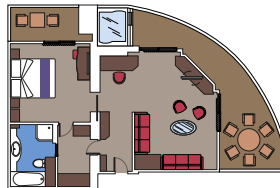

MSC GYM POWERED BY TECHNOGYM®

MSC AUREA SPA

STATEROOM TYPES

STATEROOMS INCLUDE

Air conditioning
Spacious wardrobe
Bathroom with shower or bathtub
In-suite Smart TV
Telephone
Wi-Fi connection (for a fee except for MSC Yacht Club)
Minibar
Safe deposit box

2 Royal Suites

Royal Suites (≈ 613 sq. ft.) with balcony (≈ 624 sq. ft.)
 Large balcony with private whirlpool bath and dining table.
 Comfortable double or single beds (on request).
 Separate living area and dining room.
 Walk-in wardrobe.
 Bathroom with tub and shower, vanity area and hairdryer.
 Espresso coffee machine.

This kind of accommodation is available only in the MSC Yacht Club.

8 Duplex Suites

Two-deck-high Suites (≈ 570 sq. ft.) with balcony (≈ 226 sq. ft.)
 Balcony with private whirlpool bath.
 Easy access to the MSC Yacht Club areas.
 Master bedroom with double bed or single beds (on request).
 Open living/dining room with sofa that converts to double bed.
 2 spacious walk-in wardrobes.
 Bathroom with shower (main level), bathroom with tub (first level).
 Espresso coffee machine.