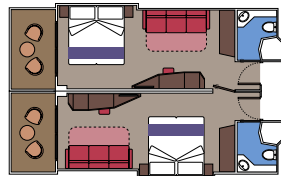

190 Family Staterooms

Family staterooms comprise two connecting staterooms each with its own bathroom and balcony:
Super Family Plus: Combination of 2 connected Suites.
Each stateroom measures ≈ 269 sq. ft. and each balcony measures ≈ 86 sq. ft.
Comfortably accommodate from 6 to 12 people.
Super Family: Combination of 2 connected balcony staterooms.
Each stateroom measures ≈ 182 sq. ft. and each balcony measures ≈ 43 sq. ft.
Comfortably accommodate up to 6 people.
This kind of accommodation is available only with Fantastica Experience.

Family staterooms are already included in the total number of staterooms therefore they are not to be counted in addition.