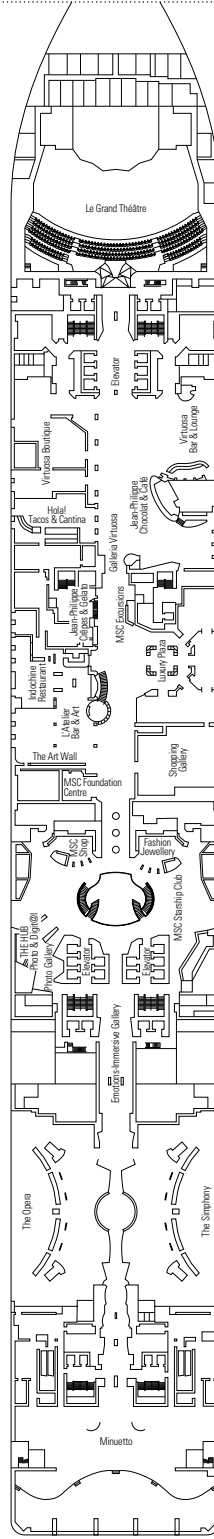

GALLERIA VIRTUOSA