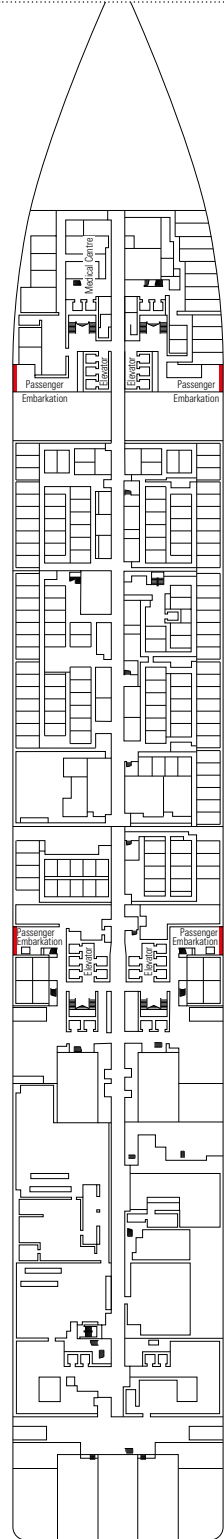

DECK PLANS & ACCOMMODATIONS

2.421 STATEROOMS
6.334 GUESTS