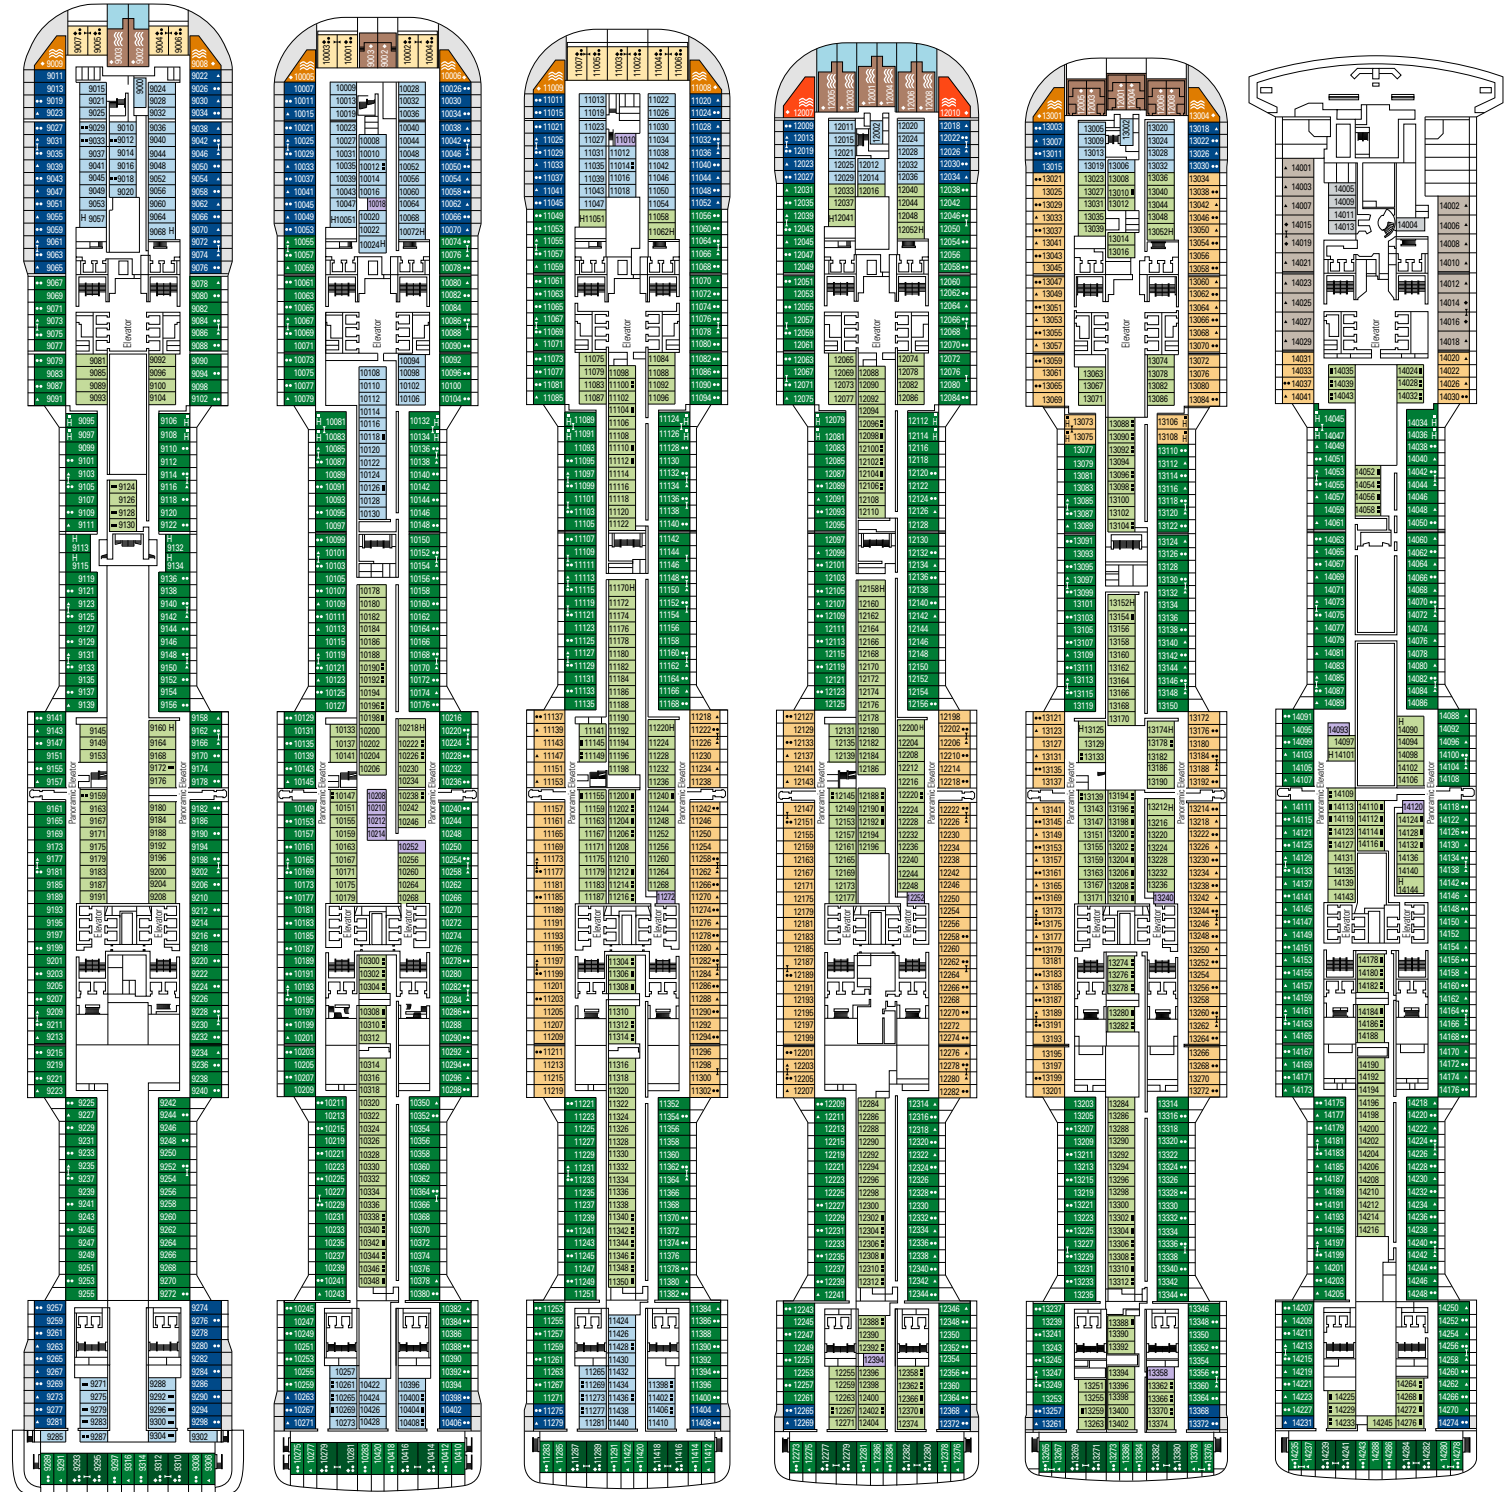

TOP SAIL LOUNGE

MSC YACHT CLUB SUNDECK & BAR

DECK PLANS & ACCOMMODATIONS

2.421 STATEROOMS
6.334 GUESTS

GALLERIA VIRTUOSA

DECK 4
VIVALDI

DECK 5
MOZART

DECK 6
BEETHOVEN

DECK 7
VERDI

DECK 8
OCEAN CAY

LE GRAND THÉÂTRE

BUTCHER'S CUT

DECK 9 STRAUSS DECK 10 GERSHWIN DECK 11 PUCCINI DECK 12 PAGANINI DECK 13 DECK 13 BIZET DECK 14 TCHAIKOVSKY

2.421 STATEROOMS

Royal Suites	2
Duplex Suites	8
Deluxe Suites*	78
Interior Suites	15
Suites	34
Balcony*	1.354
Ocean View	160
Interior*	755
Interior Studio	15

*Including staterooms for guests with disabilities or reduced mobility.

CABINS CATEGORIES

BELLA > Interior Studio°
BELLA > Interior
BELLA > Ocean View°°
BELLA > Balcony
FANTASTICA > Interior
FANTASTICA > Ocean View
FANTASTICA > Balcony
FANTASTICA > Family staterooms**
FANTASTICA > Suite
AUREA > Ocean View
AUREA > Balcony
AUREA > Suite with whirlpool
AUREA > Grand Suite with whirlpool
MSC YACHT CLUB > Interior Suite
MSC YACHT CLUB > Deluxe Suite
MSC YACHT CLUB > Duplex Suite
MSC YACHT CLUB > Royal Suite