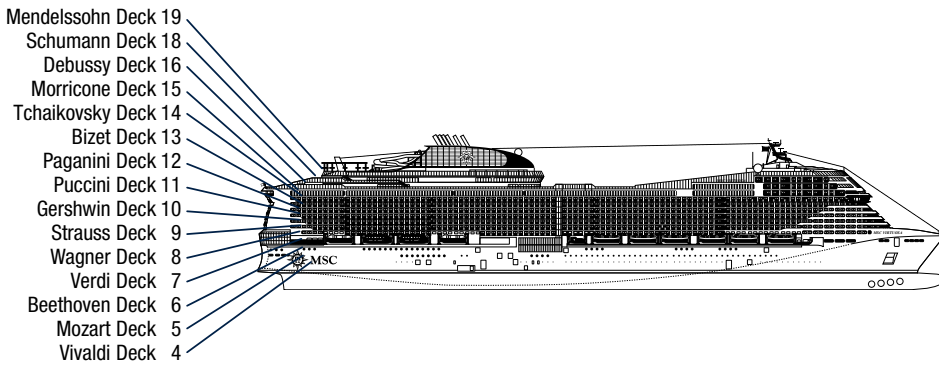

TOP SAIL LOUNGE

MSC YACHT CLUB SUNDECK & BAR

DECK PLANS & ACCOMMODATIONS

2.421 STATEROOMS
6.334 GUESTS

GALLERIA VIRTUOSA

DECK 4
VIVALDI

DECK 5
MOZART

DECK 6
BEETHOVEN

DECK 7
VERDI

DECK 8
OCEAN CAY

LE GRAND THÉÂTRE

BUTCHER'S CUT

DECK 9 STRAUSS DECK 10 GERSHWIN DECK 11 PUCCINI DECK 12 PAGANINI DECK 13 DECK 13 BIZET DECK 14 TCHAIKOVSKY

2.421 STATEROOMS

Royal Suites	2
Duplex Suites	8
Deluxe Suites*	78
Interior Suites	15
Suites	34
Balcony*	1.354
Ocean View	160
Interior*	755
Interior Studio	15

*Including staterooms for guests with disabilities or reduced mobility.

CABINS CATEGORIES

BELLA > Interior Studio°
BELLA > Interior
BELLA > Ocean View°°
BELLA > Balcony
FANTASTICA > Interior
FANTASTICA > Ocean View
FANTASTICA > Balcony
FANTASTICA > Family staterooms**
FANTASTICA > Suite
AUREA > Ocean View
AUREA > Balcony
AUREA > Suite with whirlpool
AUREA > Grand Suite with whirlpool
MSC YACHT CLUB > Interior Suite
MSC YACHT CLUB > Deluxe Suite
MSC YACHT CLUB > Duplex Suite
MSC YACHT CLUB > Royal Suite