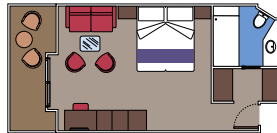

2 Royal Suites

Royal Suites (≈ 613 sq. ft.) with balcony (≈ 624 sq. ft.)
 Large balcony with private whirlpool bath and dining table.
 Comfortable double or single beds (on request).
 Separate living area and dining room.
 Walk-in wardrobe.
 Bathroom with tub and shower, vanity area and hairdryer.
 Espresso coffee machine.

This kind of accommodation is available only in the MSC Yacht Club.

8 Duplex Suites

Two-deck-high Suites (≈ 570 sq. ft.) with balcony (≈ 226 sq. ft.)
 Balcony with private whirlpool bath.
 Easy access to the MSC Yacht Club areas.
 Master bedroom with double bed or single beds (on request).
 Open living/dining room with sofa that converts to double bed.
 2 spacious walk-in wardrobes.
 Bathroom with shower (main level), bathroom with tub (first level).
 Espresso coffee machine.

This kind of accommodation is available only in the MSC Yacht Club.

77 Deluxe Suites

Deluxe Suites (≈ 269 sq. ft.) with balcony (≈ 53 sq. ft.)
 Comfortable double or single beds (on request).
 Sitting area with sofa.
 Bathroom with shower, vanity area with hairdryer.
 Espresso coffee machine.

This kind of accommodation is available only in the MSC Yacht Club.

15 Interior Suites

Interior Suites (≈ 182 sq. ft.)
 Comfortable double or single beds (on request).
 Bathroom with shower, vanity area and hairdryer.
 Espresso coffee machine.