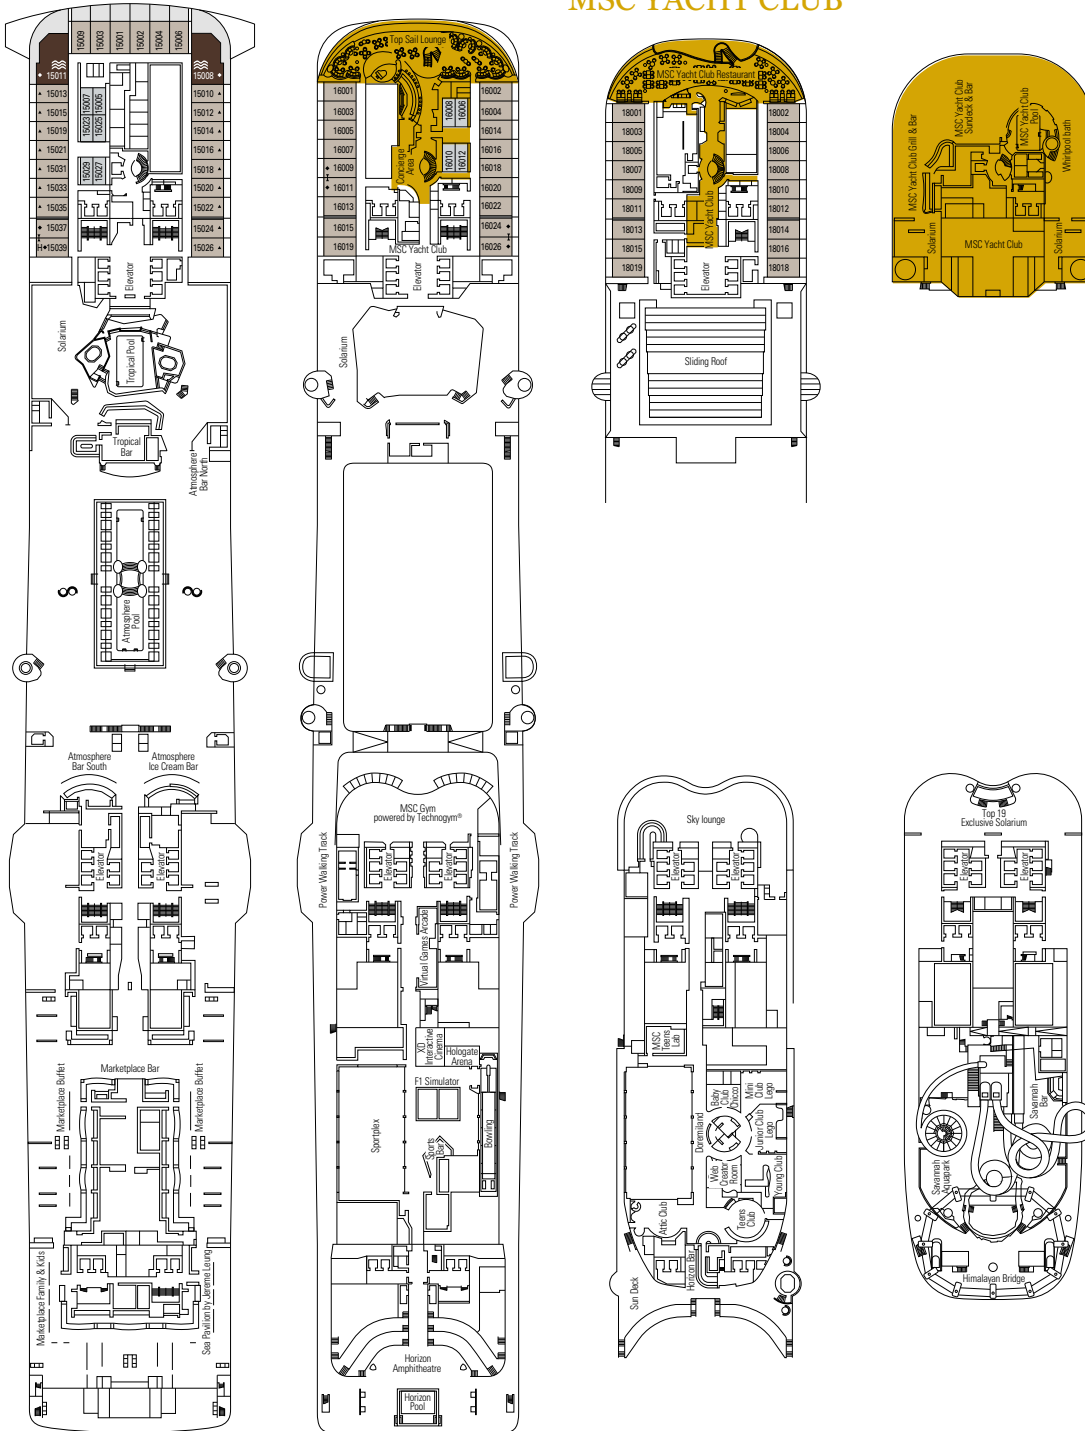

MSC YACHT CLUB

Ship configuration, data and descriptions may be subject to change depending on the season and on the destination and must be verified at the time of booking.
Deck plans are valid from Summer 2021.