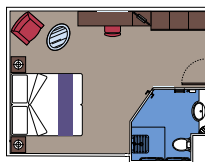

This kind of accommodation is available only in the MSC Yacht Club.

59 Staterooms for guests with disabilities or reduced mobility

32 staterooms (from ≈ 182 sq. ft. to ≈ 204 sq. ft.) with balcony (from ≈ 53 sq. ft. to ≈ 172 sq. ft.), 27 Interior (≈ 236 sq. ft.)
 Double bed can be converted into two single beds.