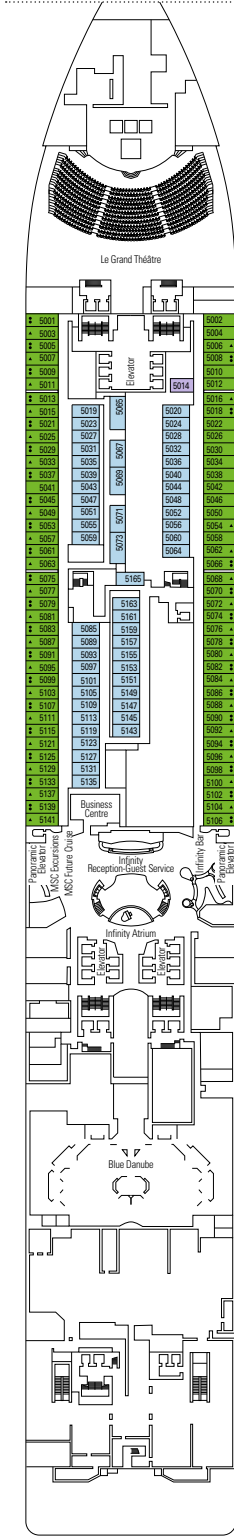

GALLERIA VIRTUOSA