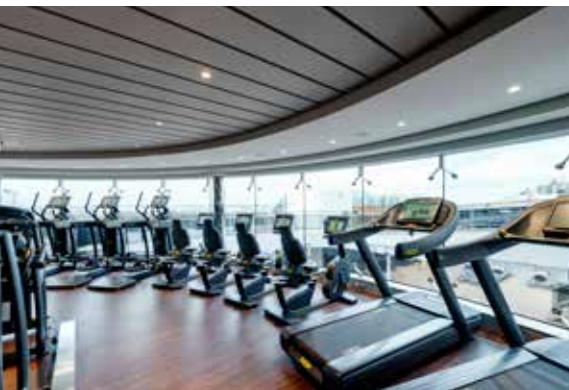

MSC GYM POWERED BY TECHNOGYM®

MSC AUREA SPA