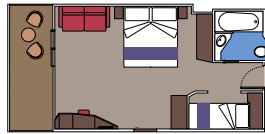

This kind of accommodation is available only in the MSC Yacht Club.

15 Interior Suites

Interior Suites (≈ 182 sq. ft.)
 Comfortable double or single beds (on request).
 Bathroom with shower, vanity area and hairdryer.
 Espresso coffee machine.

This kind of accommodation is available only in the MSC Yacht Club.

2 Grand Suites with whirlpool bath

Suites (≈ 419 sq. ft.) with balcony (≈ 387 sq. ft.)
 Balcony with private whirlpool bath.
 Comfortable double or single beds (on request).
 Sitting area with sofa.
 Bathroom with shower, vanity area and hairdryer.

This kind of accommodation is available only with Aurea Experience.

8 Suites with whirlpool bath

Suites (≈ 290 sq. ft.) with balcony (≈ 322 sq. ft.)
 Balcony with private whirlpool bath.
 Comfortable double or single beds (on request).
 Sitting area with sofa.
 Bathroom with shower, vanity area and hairdryer.

This kind of accommodation is available only with Aurea Experience.

MSC YACHT CLUB DELUXE SUITE

24 Suites

Suites (≈ 247 sq. ft.) with balcony (from ≈ 32 sq. ft. to ≈ 150 sq. ft.).
 Comfortable double or single beds (on request).
 Sitting area with sofa.
 Bathroom with bathtub and hairdryer.
 Accommodates up to 6 people.